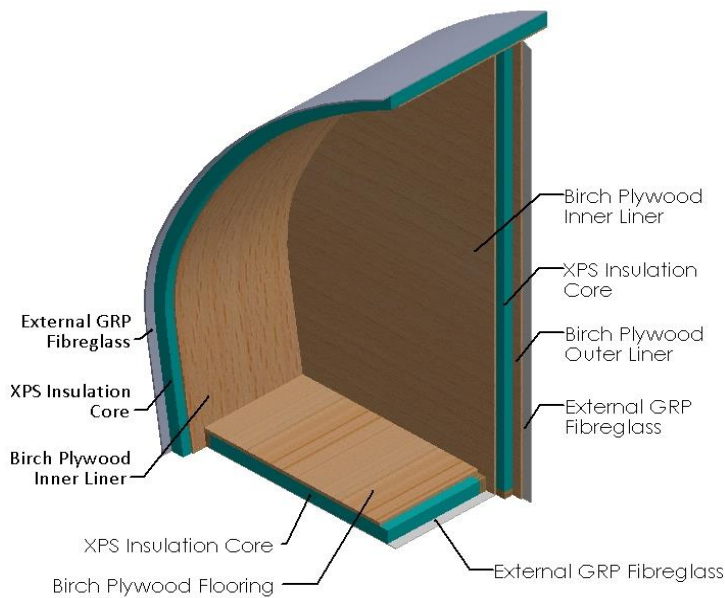

External and Internal Finishes Removed For Clarity

Contact Us for Up-to-date Pricing Offers