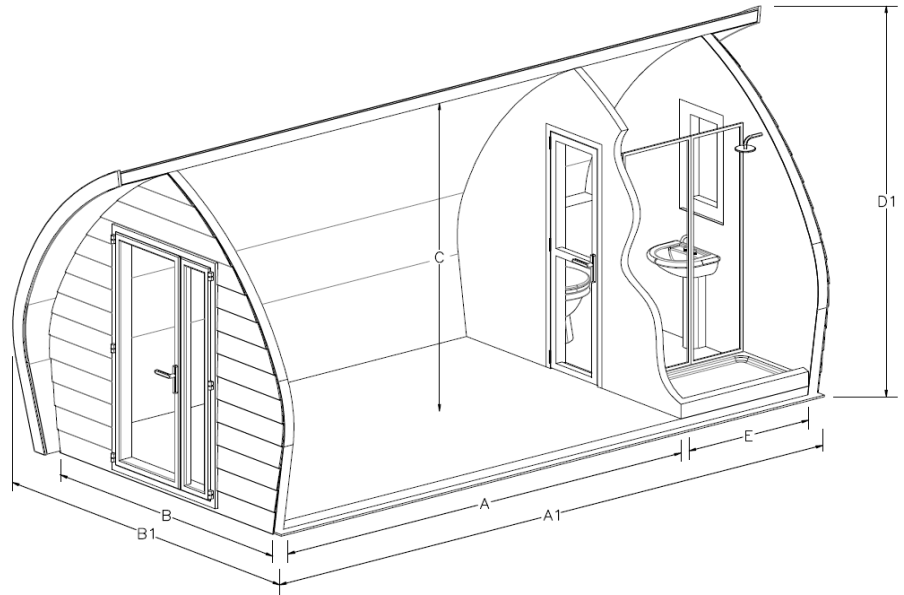

A50	Dimensions [mm]	
A	Internal Length	3750
A1	External Length	6100
B	Internal Width*	2500
B1	External Width**	3000
C	Internal Height	2550
D1	External Height	2800
E	Bathroom	1250

* At Floor Level ** Widest Point

Grande SIP-Pod c\w WC, Wash Hand Basin and Shower

General Specifications

20 Year Structural Guarantee

50mm Insulated Composite Wall Panels

75mm Insulated Composite Base Panel

uPVC Double Glazed Window and Doors

Low Energy LED Internal & External Lighting

Low Energy Efficient 500 watt Heater

Bathroom c\w Toilet and Wash Hand Basin

9 kW Pumped Electric Shower c\w High Quality Shower Tray and Glass Shower Door

Low Maintenance External Cladding in a Range of Colours and Finishes